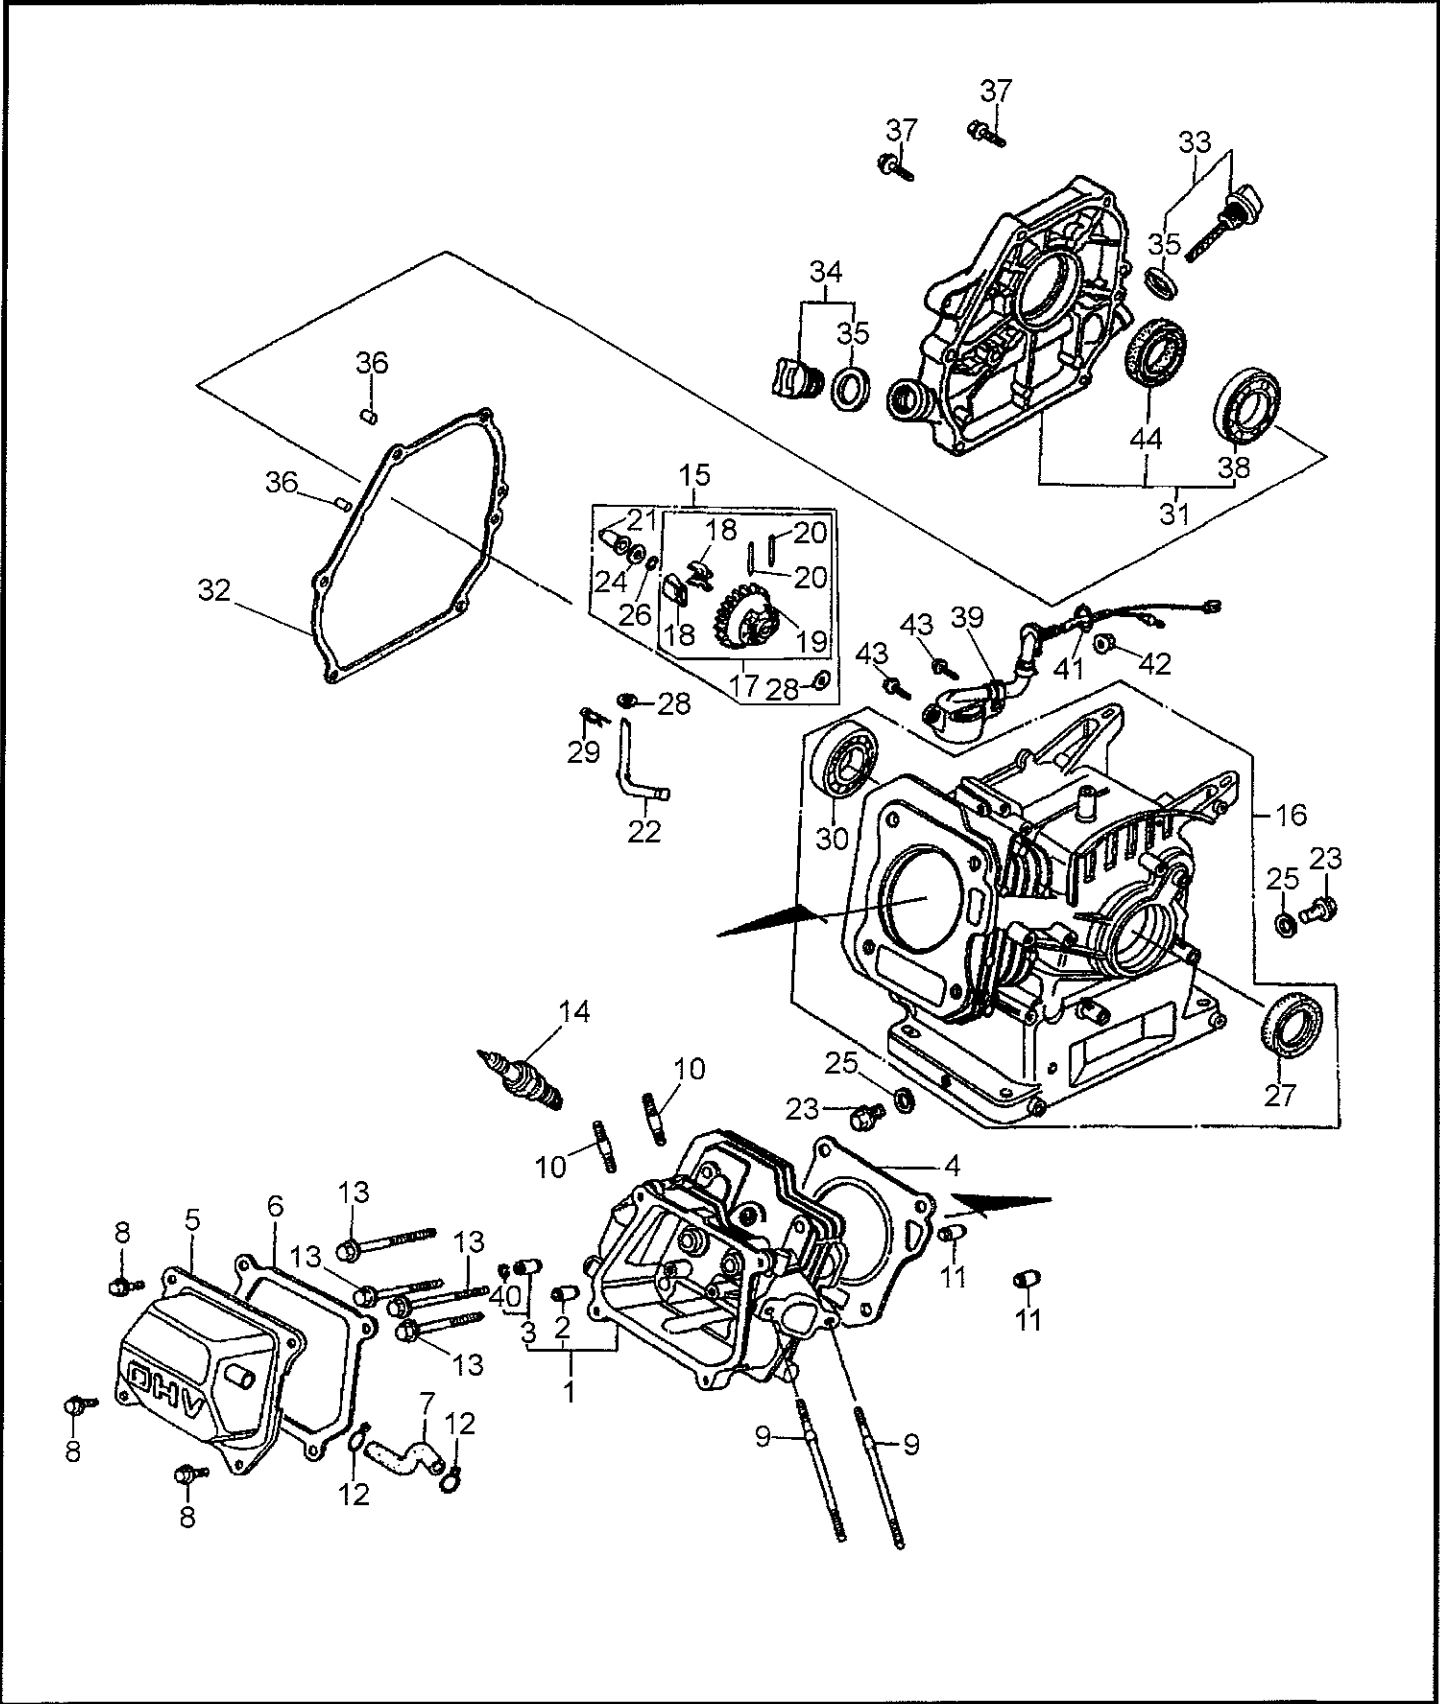

ENGINE CRANKCASE

ENGINE CRANKCASE

Ref No.	Part No.	Description	Q'ty	Notes
1	625245	Cylinder Head Comp.	1	INCL. 2,3,40
2	626338	Inlet Valve Guide(Os)		
3	583642	Exhaust Valve Guide(Os)		INCL. 40
4	625246	Cylinder Head Gasket	1	
5	583644	Head Cover Comp.	1	
6	626340	Head Cover Gasket	1	
7	625223	Breather Tube	1	
8	990467	Bolt	4	
9	625224	Stud Bolt	2	
10	626343	Stud Bolt	2	
11	626344	Dowel Pin	2	
12	583651	Tube Clip	2	
13	626345	Flange Bolt	4	
14	625225	Spark Plug	1	BPR6ES
15	583654	Governor Kit	1	INCL. 17,21,24,26
16	629359	Cylinder Barrel Assy.	1	INCL. 27,30
17	626317	Governor Assy.	1	INCL. 18~20
18	626318	Governor Weight	2	
19	626319	Governor Weight Holder	1	
20	998195	Governor Weight Pin	2	
21	626321	Governor Slider	1	
22	626327	Governor Arm Shaft	1	
23	998200	Drain Plug Bolt	2	
24	626322	Thrust Washer	1	
25	998199	Drain Plug Washer	2	
26	625895	Governor Holder Clip	1	
27	626325	Oil Seal	1	
28	990493	Plain Washer	2	
29	990496	Lock Pin	1	
30	626324	Radial Ball Bearing	1	
31	626331	Crankcase Cover Assy.	1	INCL. 39,45
32	625250	Case Cover Gasket	1	
33	626333	Oil Filler Cap Assy.	1	INCL. 36
34	626335	Oil Filler Cap Assy.	1	INCL. 35
35	626334	Packing, Oil Filler Cap	1	
36	990497	Dowel Pin	2	
37	626337	Flange Bolt	6	
38	626332	Radial Ball Bearing	1	
39	627189	Oil Level Switch Assy.	1	
40	626339	Clip	1	
41	629360	O-Ring	1	
42	625229	Flange Nut	1	
43	625230	Flange Bolt	2	
44	626325	Oil Seal	1