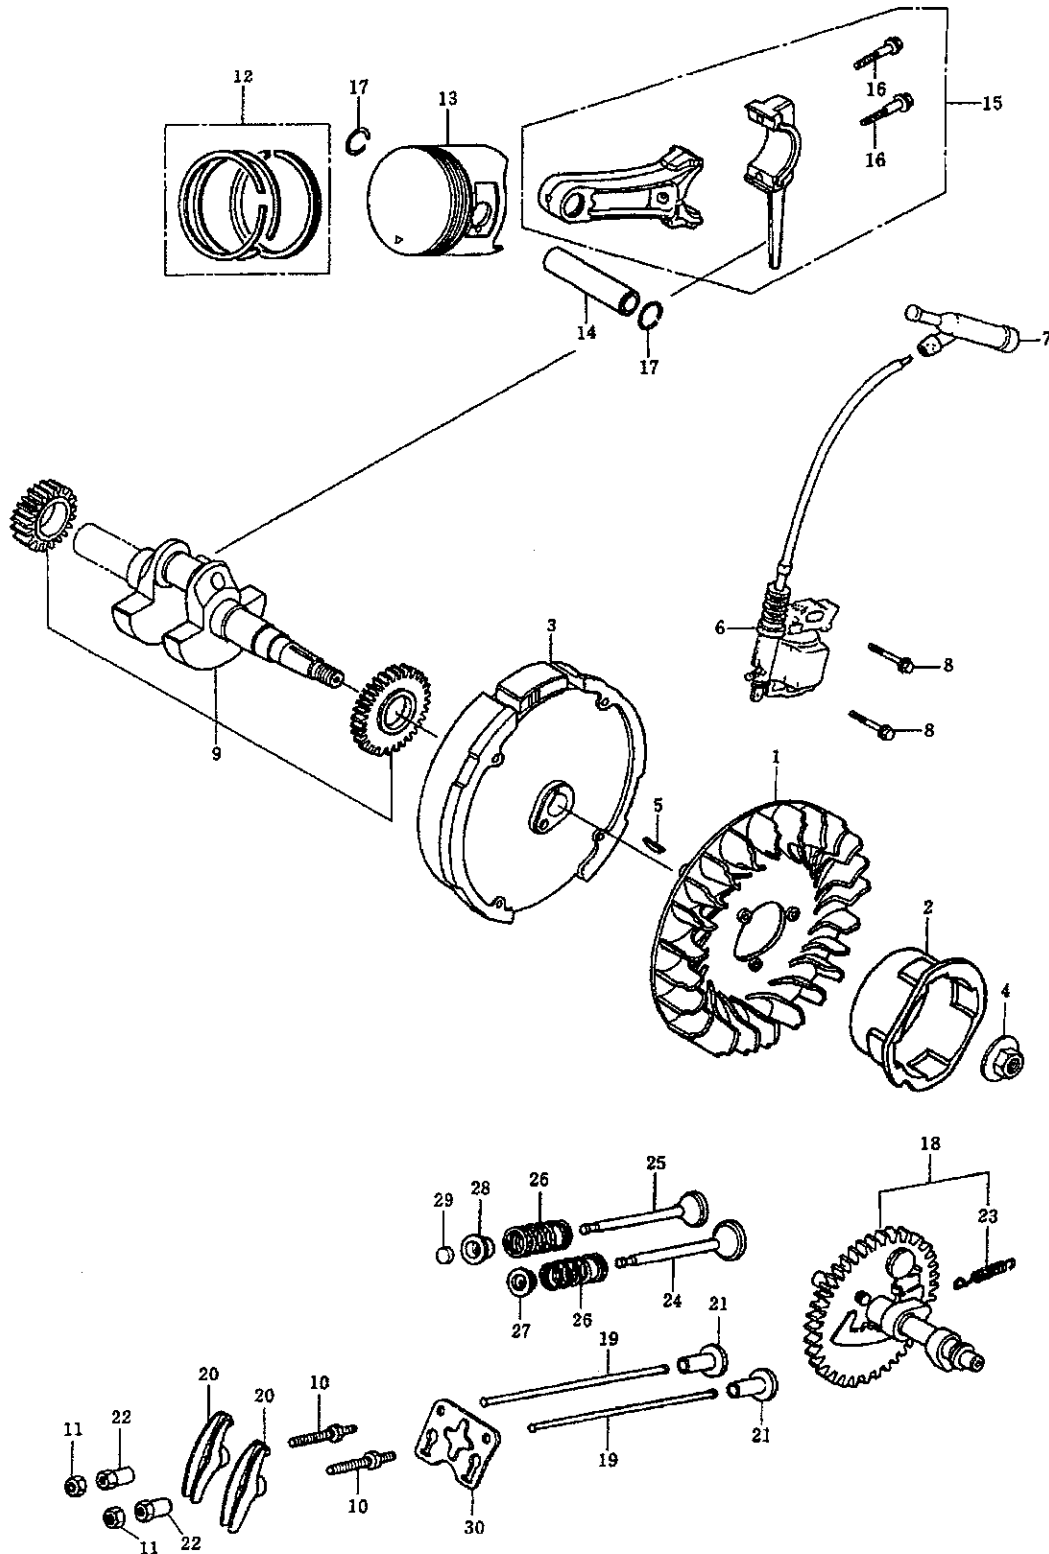

CRANKSHAFT-IGNITION COIL-VALVES

CRANKSHAFT-IGNITION COIL-VALVES

Ref No.	Part No.	Description	Q'ty	Notes
1	626384	Cooling Fan	1	
2	626385	Starter Pulley	1	
3	629361	Flywheel Comp.	1	
4	626388	Special Nut	1	
5	626383	Woodruff Key	1	
6	625232	Ignition Coil Assy.	1	
7	625233	Cap Assy.	1	
8	998214	Flange Bolt	2	
9	629362	Crankshaft Comp.	1	
10	625938	Pivot Bolt	2	
11	625939	Pivot Adjusting Nut	2	
12	629363	Piston Ring Set	1	
13	625254	Piston	1	
14	626355	Piston Pin	1	
15	626356	Connecting Rod Assy.	1	INCL. 16
16	626357	Connecting Rod Bolt	2	
17	626358	Piston Pin Clip	2	
18	626346	Camshaft Assy.	1	INCL. 23
19	626347	Push Rod	2	
20	626348	Valve Rocker Arm	2	
21	625234	Valve Lifter	2	
22	625929	Rocker Arm Pivot	2	
23	625925	Weight Return Spring	1	
24	625255	Inlet Valve	1	
25	625256	Exhaust Valve	1	
26	626350	Valve Spring	1	
27	626351	Retainer	1	
28	626352	Retainer	1	
29	626353	Valve Rotator	1	
30	626354	Push Rod Guide Plate	1